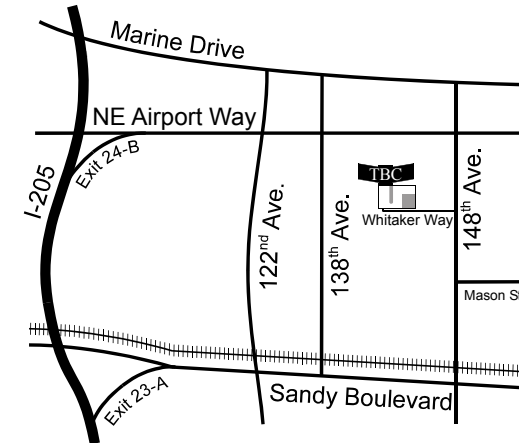

14333 N.E. Whitaker Way  
Portland, Oregon 97230

503 255-0357  
www.tbcpdx.org

**Directions:**

We are located in northeast Portland on Whitaker Way. Whitaker Way is a short street running west off of 148<sup>th</sup> Avenue between Airport Way and Sandy Boulevard.

**From I-205:** Exit at Airport Way East to 148<sup>th</sup> Avenue. Turn right on 148<sup>th</sup> and then right onto Whitaker Way.

**From I-84:** Exit north at 181<sup>st</sup> Avenue. Continue north—181<sup>st</sup> Avenue will become Airport Way. Turn left onto 148<sup>th</sup> Avenue and then turn right onto Whitaker Way.

**From Sandy Boulevard:** Turn north at 148<sup>th</sup> Avenue and then turn left onto Whitaker Way.